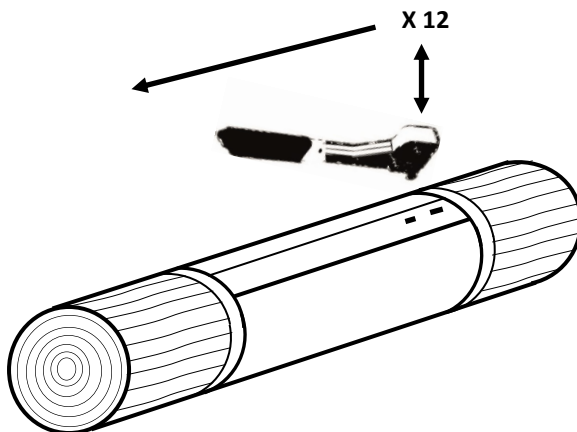

Polesaver Plus Application Instructions

1.

2.

3.

Staples 140 x 12mm long