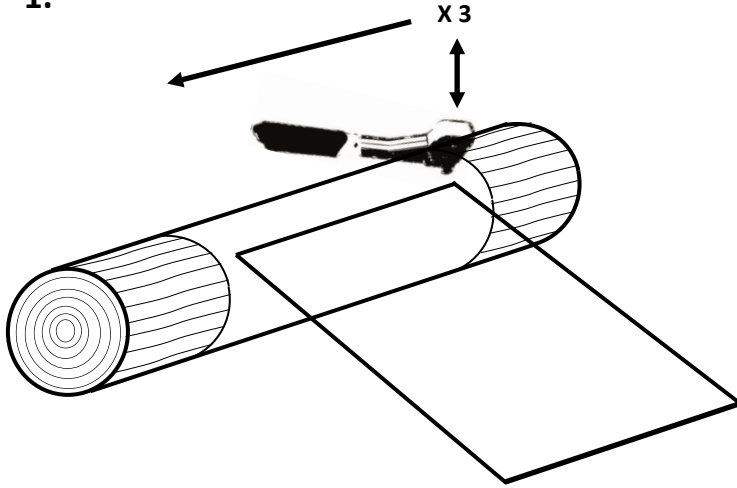

Polesaver Plus Application Instructions

1.

2.

3.

Staples 140 x 12mm long